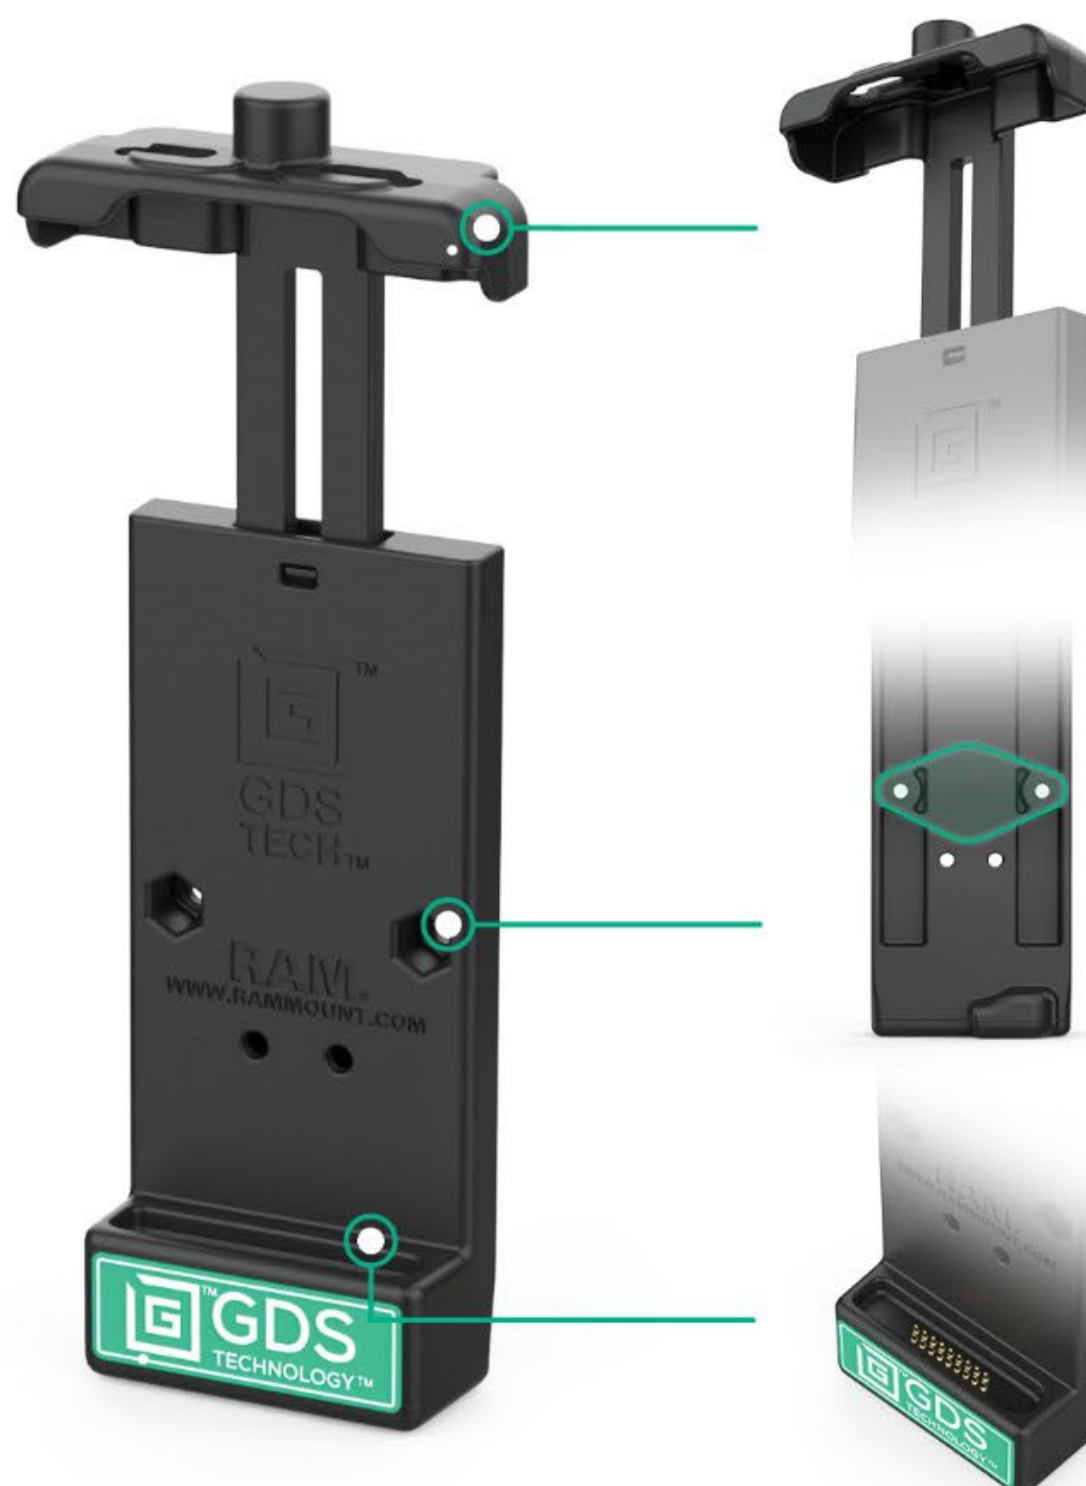

Docking

Sping-loaded top cup for easy one-handed docking and removal

Mounting

2-Hole AMPS pattern for mounting a ball adapter

Charging

Pogo pin docking contacts for charging

3PTY-RAM-GDS-DOCK-V3CPAU

GDS® Vehicle Dock for Phones with IntelliSkin®