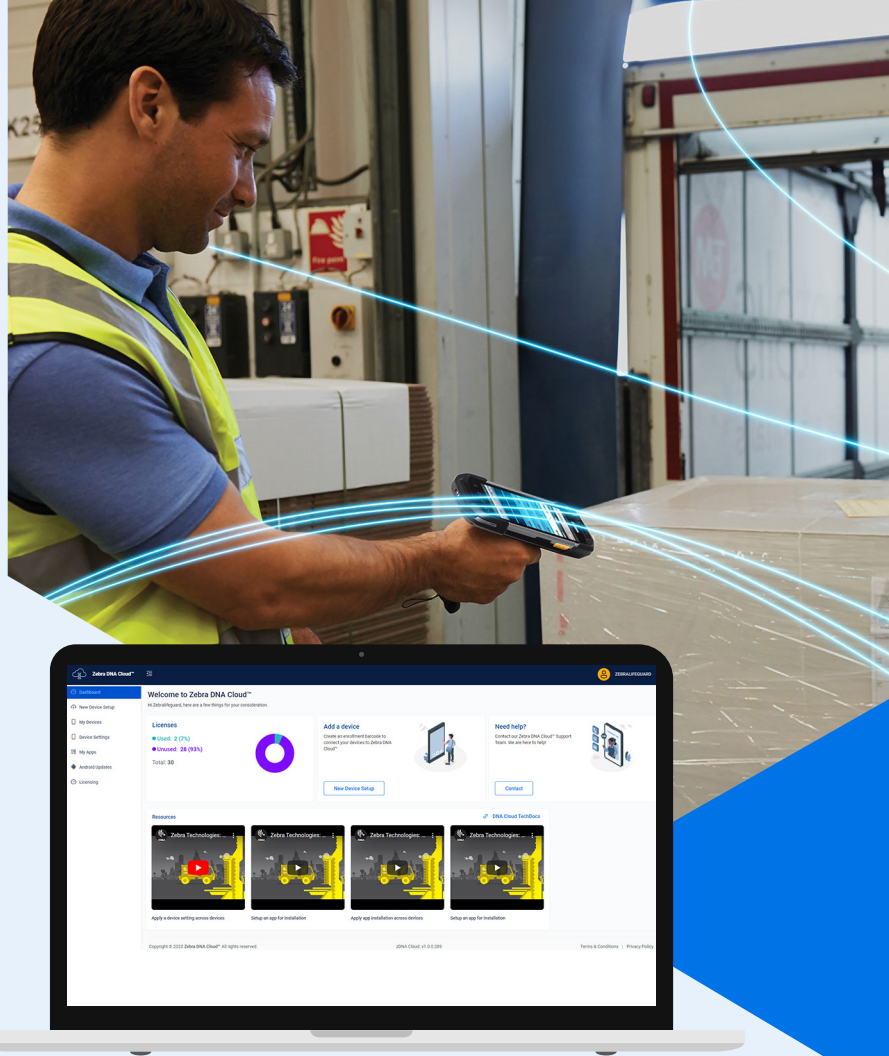

Zebra DNA Cloud

Harness the power of Zebra Mobility DNA in one consolidated interface.

Alongside our industry-leading mobile computers, tablets and handheld devices, Zebra offers a suite of Mobility DNA applications and solutions designed to help maximize mobile user productivity and minimize IT complexities.

Zebra DNA Cloud integrates our Mobility DNA portfolio into a single, intuitively designed interface for a more cohesive and unified user experience. Zebra DNA Cloud provides access to secure solutions that help deploy, manage and optimize every stage of their device lifecycles.