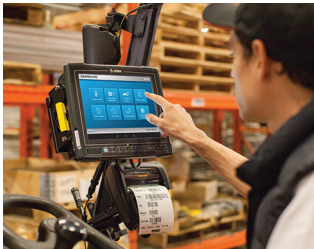

Zebra Mobility DNA Wireless Insights

Zebra Mobility DNA Wireless Insights is an integral part of IT infrastructure monitoring solutions from Aruba, Mist and Extreme, enabling instant visibility into an entire device network infrastructure. This reduces disruptions that impact business and supports higher application adoption across your organization, helping lower operational costs and increase ROI.

IT admins provide better user experiences and peace of mind

Visibility at the Edge

See data from the mobile device and across the entire infrastructure to monitor and circumvent issues

Real-Time Roaming Performance Analysis

Visibility into roaming events and data points for inbound and outbound roaming behaviors

Live Voice Quality

Combines roaming analysis data with test results from simulated and live voice analysis

Live Analysis